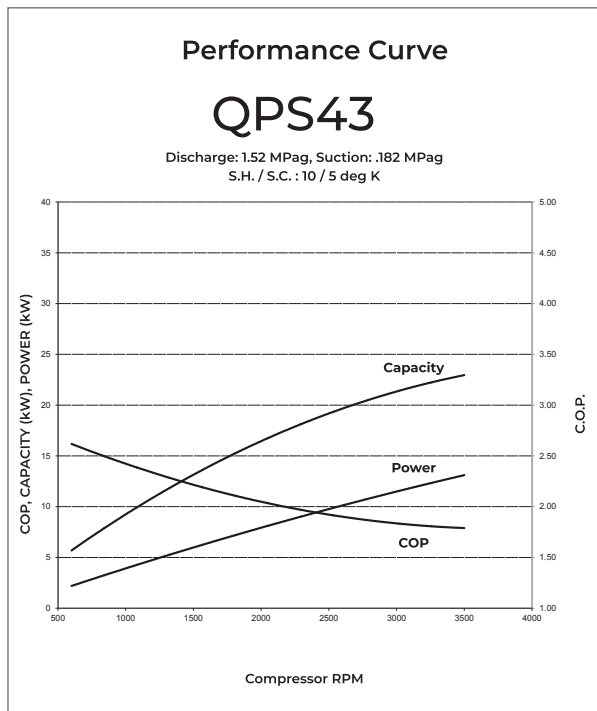

QPS43

For trucks, buses, construction, agricultural, military, specialty vehicles and transport refrigeration

Model	QPS43
Type	Swash Plate
Mount Type	Direct
Refrigerant	R-134a, 404a, 452a
Lubricant	PAG, POE
Voltage	DC 12/24 V