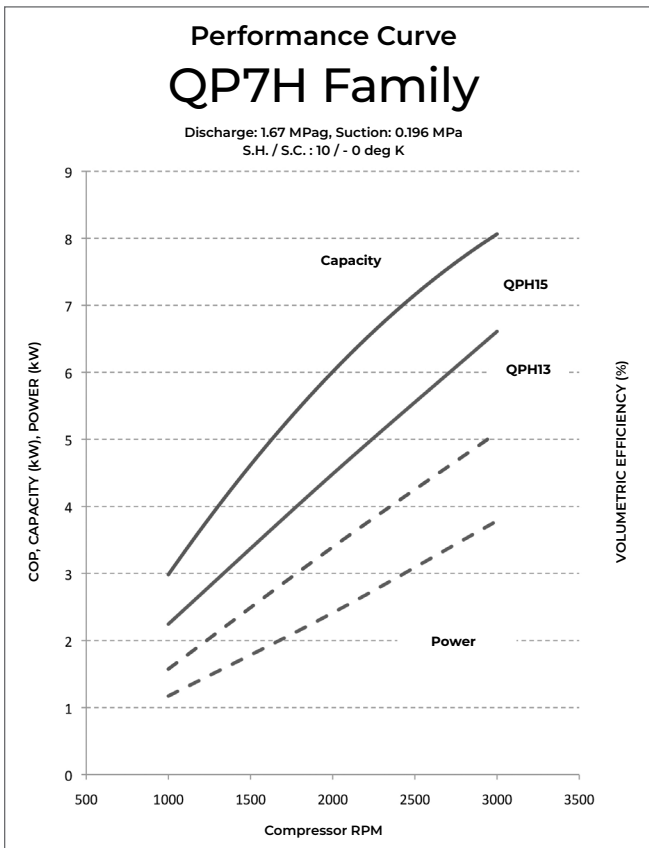

# QP7H

For specialty vehicles, construction, agriculture, transport refrigeration and trucking.

Model	QP7H
Type	Swash Plate
Mount Type	Direct
Refrigerant	R-134a, 404a, 452a
Lubricant	PAG, POE
Voltage	DC 12/24 V