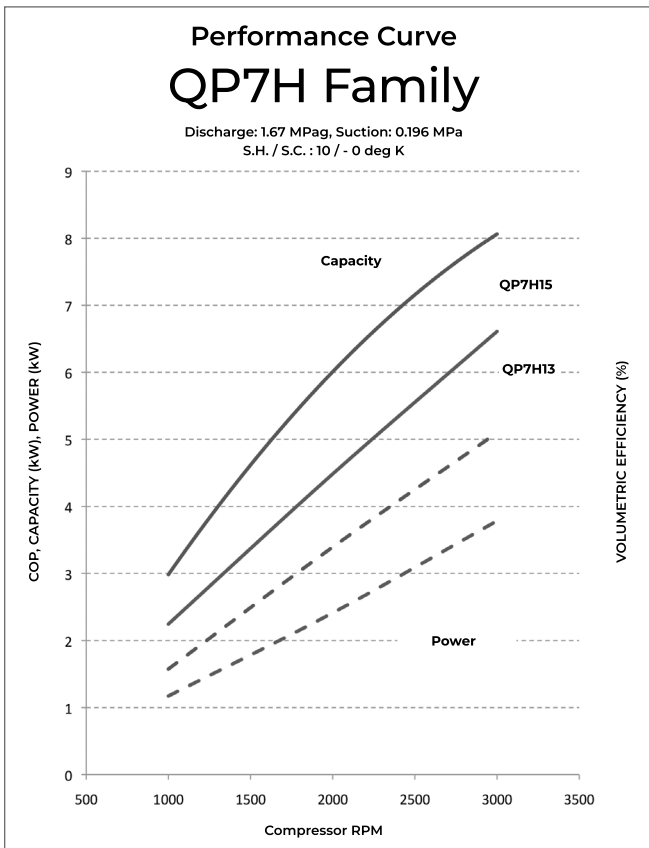

QP7H

For specialty vehicles, construction, agriculture, transport refrigeration and trucking.

Model	QP7H
Type	Wobble Plate
Mount Type	Direct
Refrigerant	R-134a, 404a, 452a
Lubricant	PAG, POE
Voltage	DC 12/24 V