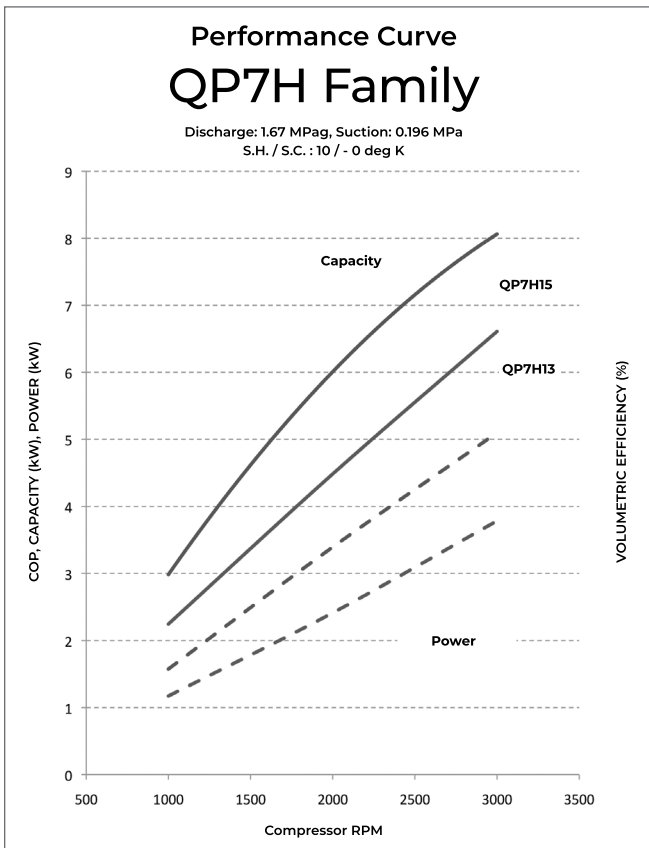

QP7H

For specialty vehicles, construction, agriculture, transport refrigeration and trucking.

| Model | QP7H |
|-------------|--------------|
| Type | Wobble Plate |
| Mount Type | Direct |
| Refrigerant | R-134a |
| Lubricant | PAG, POE |
| Voltage | DC 12/24 V |