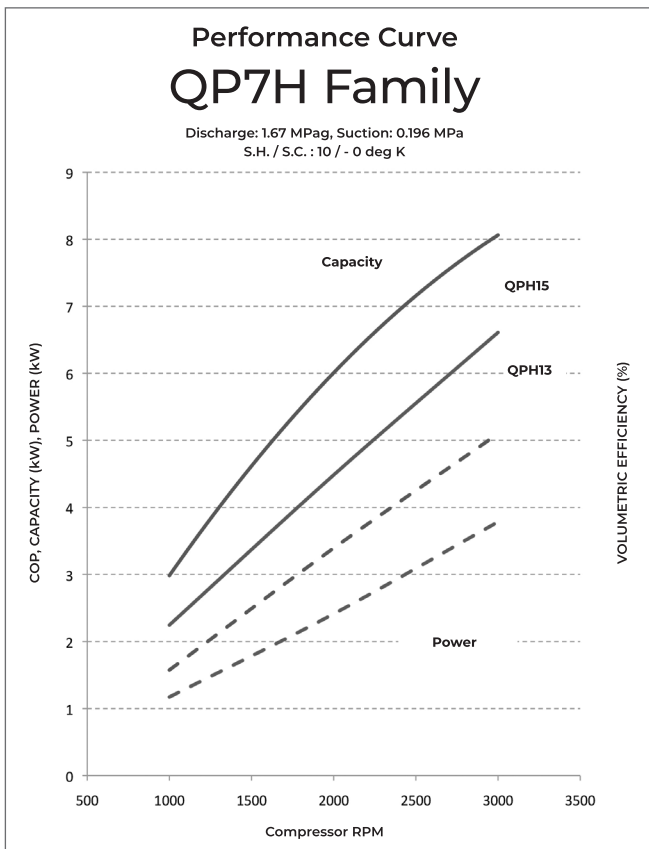

QP7H

For specialty vehicles, construction, agriculture, transport refrigeration and trucking.

Model	QP7H
Type	Swash Plate
Mount Type	Direct
Refrigerant	R-134a
Lubricant	PAG, POE
Voltage	DC 12/24 V

We are positioned to serve your needs with a team of engineering experts and advanced testing capabilities with global facilities in USA, China, India, Germany, Ireland and Argentina.