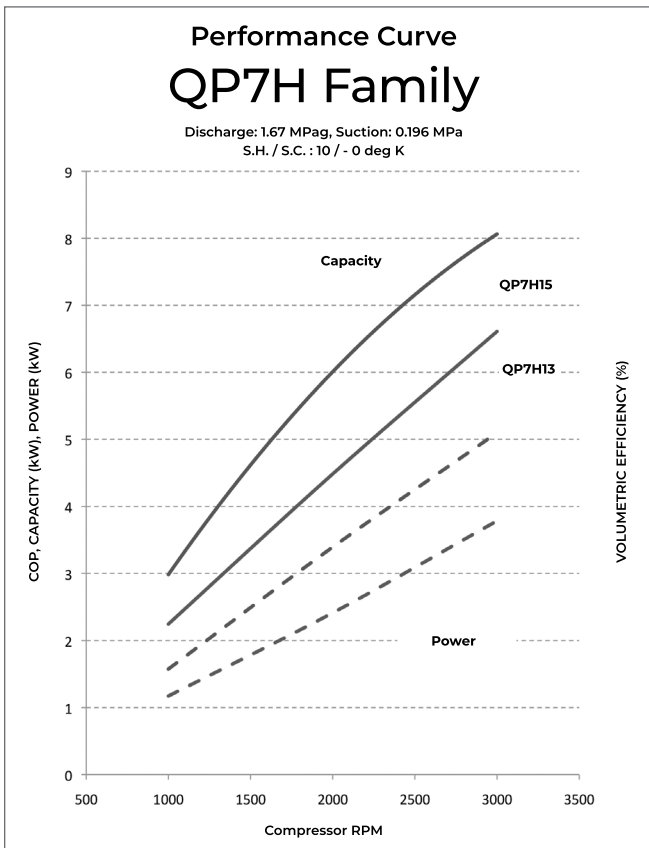

QP7H

For specialty vehicles, construction, agriculture, transport refrigeration and trucking.

Model	QP7H
Type	Wobble Plate
Mount Type	Direct
Refrigerant	R-134a
Lubricant	PAG, POE
Voltage	DC 12/24 V

We are positioned to serve your needs with a team of engineering experts and advanced testing capabilities with global facilities in USA, China, India, Germany, Ireland and Argentina.